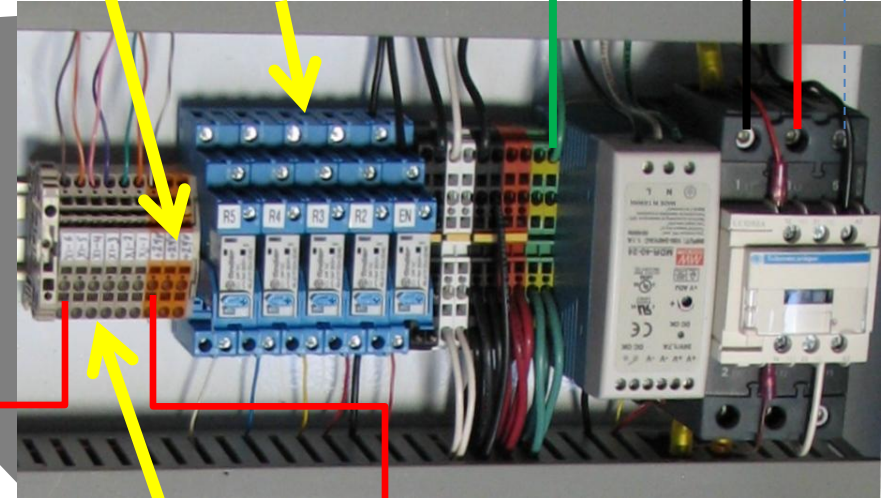

Electrical Enclosure

24V Supply

Relay Outputs

Limit Switches

*See the X15-250 Quick Start Manual for more details.

Relay Outputs			
Name	Function	Turn On	Turn Off
R2	Mist	M7	M9
R3	Coolant	M8	M9
R4	Not Defined	M200	M201
R5	Not Defined	M202	M203