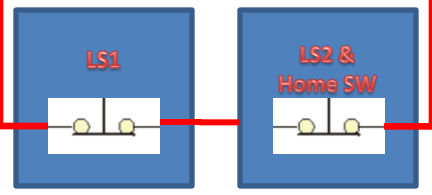

Electrical Enclosure

24V Supply

Relay Outputs

Limit Switches

*See the X15-250 Quick Start Manual for more details.

Relay Outputs			
Name	Function	Turn On	Turn Off
R2	Mist	M7	M9
R3	Coolant	M8	M9
R4	Not Defined	M200	M201
R5	Not Defined	M202	M203