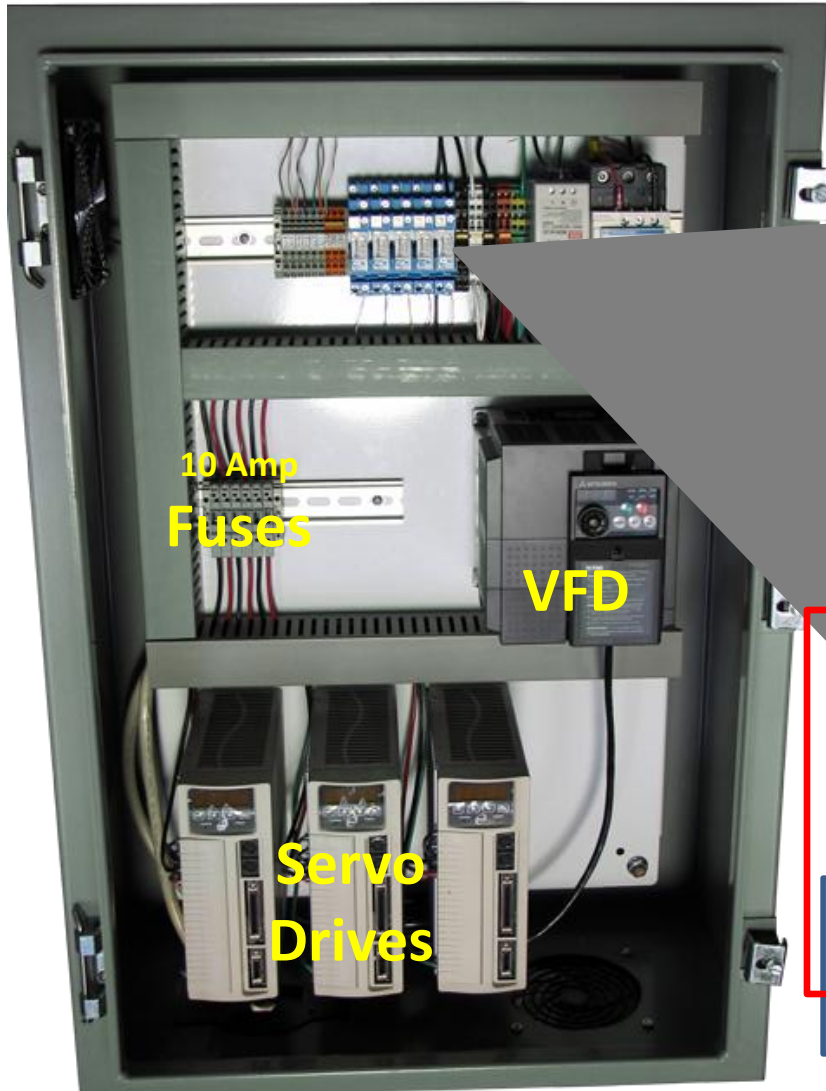

Electrical Enclosure

24V Supply

Relay Outputs

Limit Switches

*See the X15-250 Quick Start Manual for more details.

Relay Outputs			
Name	Function	Turn On	Turn Off
R2	Mist	M7	M9
R3	Coolant	M8	M9
R4	Not Defined	M200	M201
R5	Not Defined	M202	M203