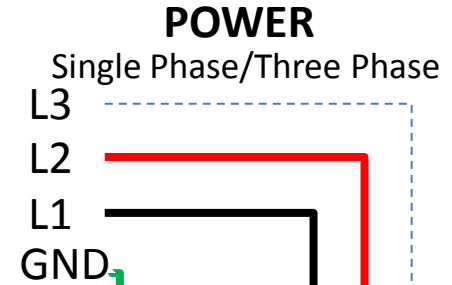

Electrical Enclosure

24V Supply

Relay Outputs

Limit Switches

*See the X15-250 Quick Start Manual for more details.

Relay Outputs			
Name	Function	Turn On	Turn Off
R2	Mist	M7	M9
R3	Coolant	M8	M9
R4	Not Defined	M200	M201
R5	Not Defined	M202	M203